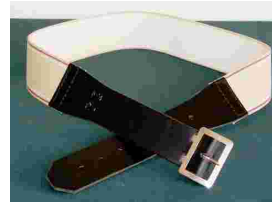

CLOTHING

**MUSGROVE
ARM BAND**
\$18.35

**SOFT LEATHER
WRIST BAND**
\$21.00

BO-YANGS
\$8.80

CLIP ON BRACES
\$24.00

NARROW STRETCH BELT
\$28.00

WIDE ELASTIC WAIST BELT
\$28.00

**MUSGROVE
THERMAL BACK WARMER**
\$37.50 S,M,L